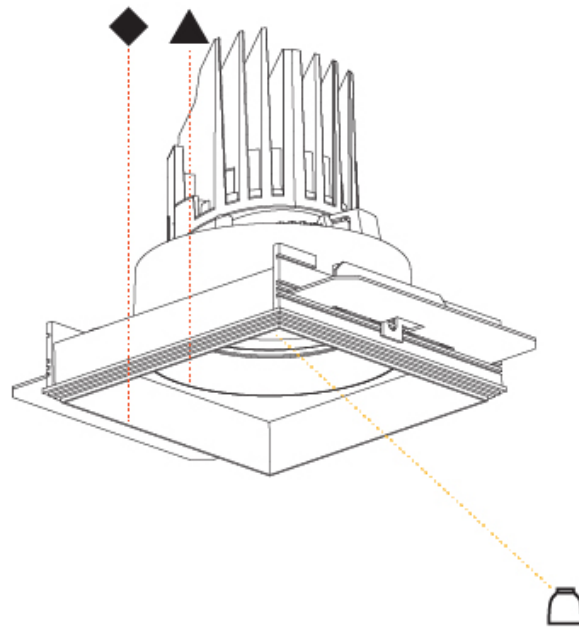

BIONIQ SQUARE ADJUSTABLE TRIMLESS

A37887-

PROJECT

TYPE

SPECIFIER

QUANTITY

DATE

| |
|-----------|
| PROJECT |
| TYPE |
| SPECIFIER |
| QUANTITY |
| DATE |