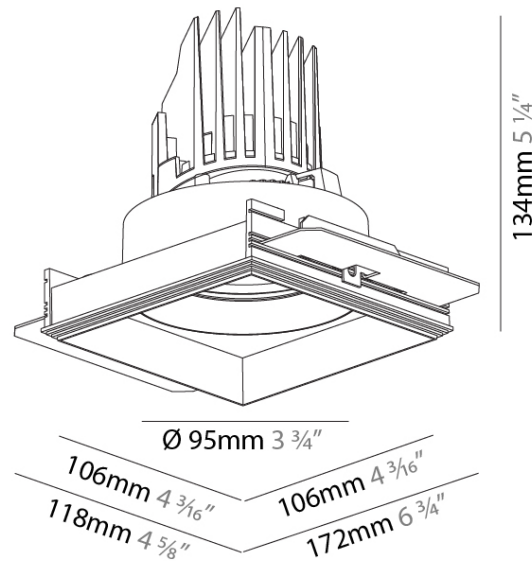

ELECTRICAL

Lamp Type: LED (Zhaga Standard)
Input Wattage (W): 13.2 (2700K) / 16.5
Total Output Wattage (W): 12 (2700K) / 15
Dimming: Tri-Mode (Non-Dimming and Phase Dimming (120Vac only) and 0-10V Dimming)
Driver Included: No
Driver Location: Recessed Housing
Driver Type: Constant Current - Universal
Driver Class: Class 2
Housing: See components
Input Voltage (V): 120 - 277
Constant Current (MA): 350

LED

Number of LEDs: 1
Color Temperature (°K): 2700 / 3000 / 3500 / 4000
Max. Delivered Lumen (lm): 850 / 950 / 1019 / 1040
Nominal Lumen (lm): 960 / 1070 / 1156 / 1180
CRI: >90 CRI
Efficiency (%): 88.5
Lamp Life (hrs): 50000
Upon Request: RGB-W Tunable White Special Color Temperature Special LED

OPTICAL

Reflector: 10
Adjustability: Rotational 355°; Tilt 30°
Upon Request: Special Beam Angles

RATINGS AND CERTIFICATIONS

Available for international specifications by adding "INT" at the end of the existing Model #. For assistance on 'custom' specifications, contact zteam@zaneen.com. In a constant effort to supply the best product, we reserve the right to change specifications or materials without notice. The most recent specification sheets are found at zaneen.com

IP rating: IP20