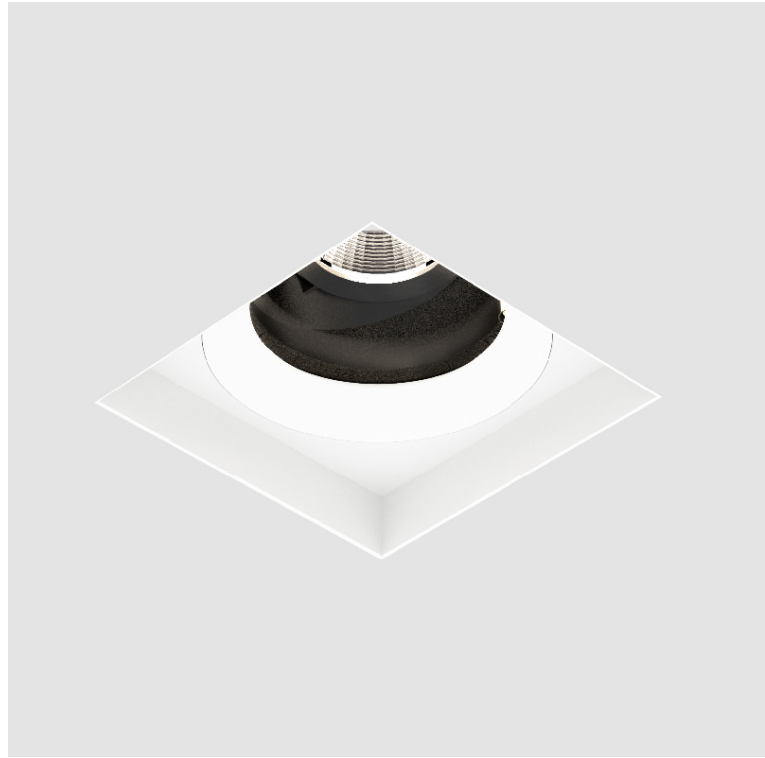

ELECTRICAL

Lamp Type: LED (Zhaga Standard)
Input Wattage (W): 13.2 (2700K) / 16.5
Total Output Wattage (W): 12 (2700K) / 15
Dimming: Tri-Mode (Non-Dimming and Phase Dimming (120Vac only) and 0-10V Dimming)
Driver Included: No
Driver Location: Recessed Housing
Driver Type: Constant Current - Universal
Driver Class: Class 2
Housing: See components
Input Voltage (V): 120 - 277
Constant Current (MA): 350

LED

Number of LEDs: 1
Color Temperature (°K): 2700 / 3000 / 3500 / 4000
Max. Delivered Lumen (lm): 850 / 950 / 1019 / 1040
Nominal Lumen (lm): 960 / 1070 / 1156 / 1180
CRI: >90 CRI
Efficiency (%): 88.5
Lamp Life (hrs): 50000
Upon Request: RGB-W Tunable White Special Color Temperature Special LED

OPTICAL

Reflector: 10
Adjustability: Rotational 355°; Tilt 30°
Upon Request: Special Beam Angles

RATINGS AND CERTIFICATIONS

Available for international specifications by adding "INT" at the end of the existing Model #. For assistance on 'custom' specifications, contact zteam@zaneen.com. In a constant effort to supply the best product, we reserve the right to change specifications or materials without notice. The most recent specification sheets are found at zaneen.com

IP rating: IP20