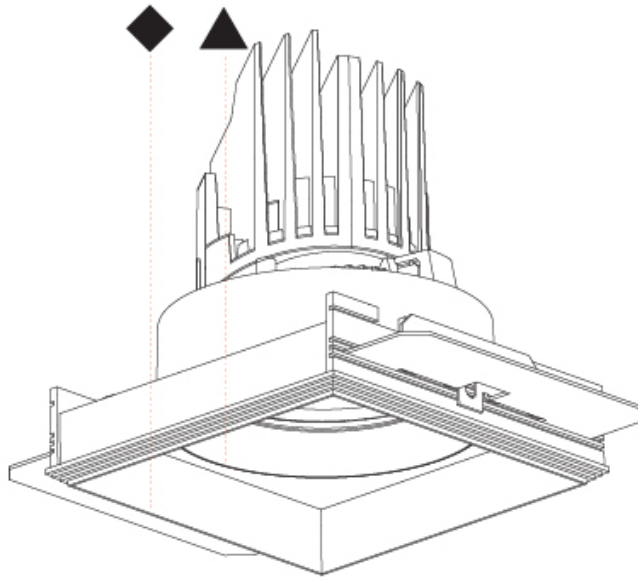

BIONIQ SQUARE ADJUSTABLE TRIMLESS

A37884-

PROJECT

TYPE

SPECIFIER

QUANTITY

DATE